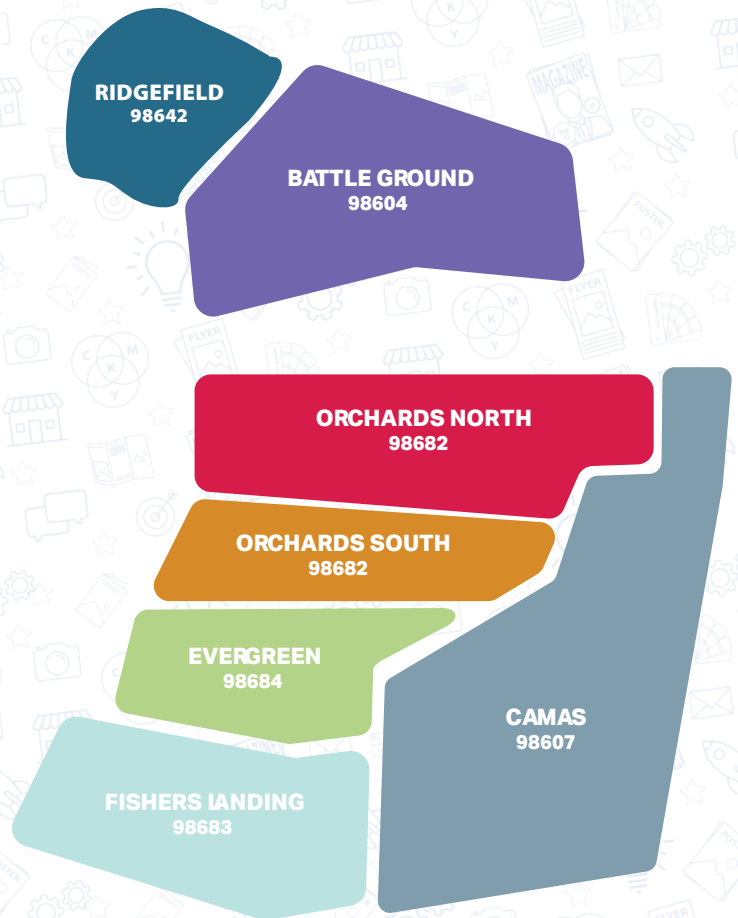

BE A PART OF THE Community

POSTCARDS | MAGAZINES

INSERTS | DIGITAL ADS

OREGON MEDIA KIT

Direct Mail Products of Active Media Publishing Group

WILLAMETTE VALLEY

DISTRIBUTION AREA

ST. HELENS
97051
*Includes Columbia City
Deer Island*

*Includes Amity 97101, Carlton 97111
Dayton 97114, Dundee 97115
Lafayette 97127, Sheridan 97378
Willamina 97369, Yamhill 97148*

SILVERTON
97381
*Includes Mt. Angel 97362, Scotts Mills 97375,
Gervais 97026*

THE GORGE DISTRIBUTION AREA

AMPLIFY YOUR CONNECTION TO
THE **COMMUNITY** WITH OUR
HYPER-LOCAL MAGAZINES

SW WASHINGTON DISTRIBUTION AREA

WILLAMETTE VALLEY

Address Counts

Aloha	10,743	Keizer	10,094	Scappoose	6,559
Beaverton*	10,576	Lake Grove	12,158	Sherwood*	9,888
Canby*	12,313	Lake Oswego	8,962	Silverton	8,939
Clackamas	10,473	McMinnville	10,162	South Salem	10,260
Dallas	9,728	Molalla	8,000	Stayton	10,112
Forest Grove	10,898	Monmouth/Indy	9,168	St. Helens	8,288
Gresham	8,138	Newberg	10,165	Tigard 97223	10,619
Happy Valley	13,544	Oak Grove	9,710	Tigard 97224	10,429
Hillsboro 97123	8,946	Oregon City W	11,340	Tualatin*	9,770
Hillsboro 97124	7,971				

WASHINGTON Address Counts

Battle Ground	10,553
Camas	10,769
Evergreen	9,164
Fishers Landing	9,498
Orcharde North	10,403
Orcharde South	10,671
Ridgefield	10,285

THE GORGE Address Counts

Hood River	9,671
White Salmon	5,947
The Dalles	10,214