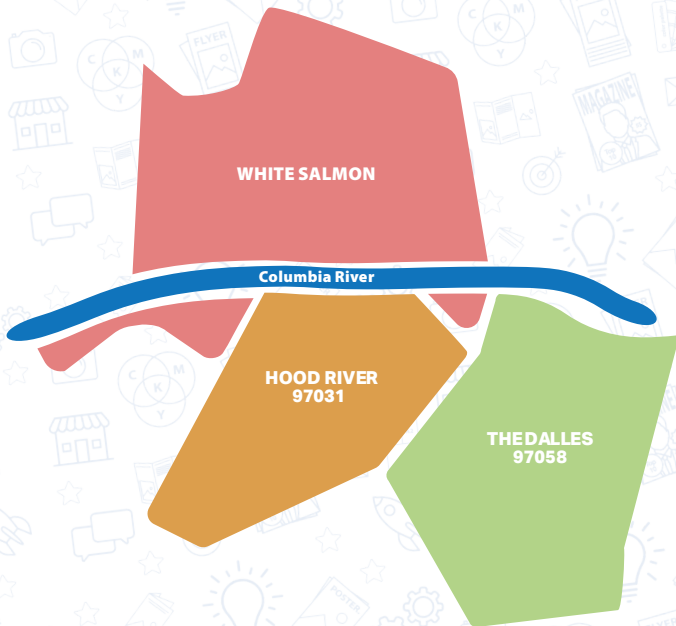

THE GORGE DISTRIBUTION AREA

AMPLIFY YOUR CONNECTION TO
THE **COMMUNITY** WITH OUR
HYPER-LOCAL MAGAZINES

SW WASHINGTON DISTRIBUTION AREA

WILLAMETTE VALLEY

Address Counts

Aloha	10,743	Keizer	10,094	Scappoose	6,559
Beaverton*	10,576	Lake Grove	12,158	Sherwood*	9,888
Canby*	12,313	Lake Oswego	8,962	Silverton	8,939
Clackamas	10,473	McMinnville	10,162	South Salem	10,260
Dallas	9,728	Molalla	8,000	Stayton	10,112
Forest Grove	10,898	Monmouth/Indy	9,168	St. Helens	8,288
Gresham	8,138	Newberg	10,165	Tigard 97223	10,619
Happy Valley	13,544	Oak Grove	9,710	Tigard 97224	10,429
Hillsboro 97123	8,946	Oregon City W	11,340	Tualatin*	9,770
Hillsboro 97124	7,971				

WASHINGTON Address Counts

Battle Ground	10,553
Camas	10,769
Evergreen	9,164
Fishers Landing	9,498
Orcharde North	10,403
Orcharde South	10,671
Ridgefield	10,285

THE GORGE Address Counts

Hood River	9,671
White Salmon	5,947
The Dalles	10,214